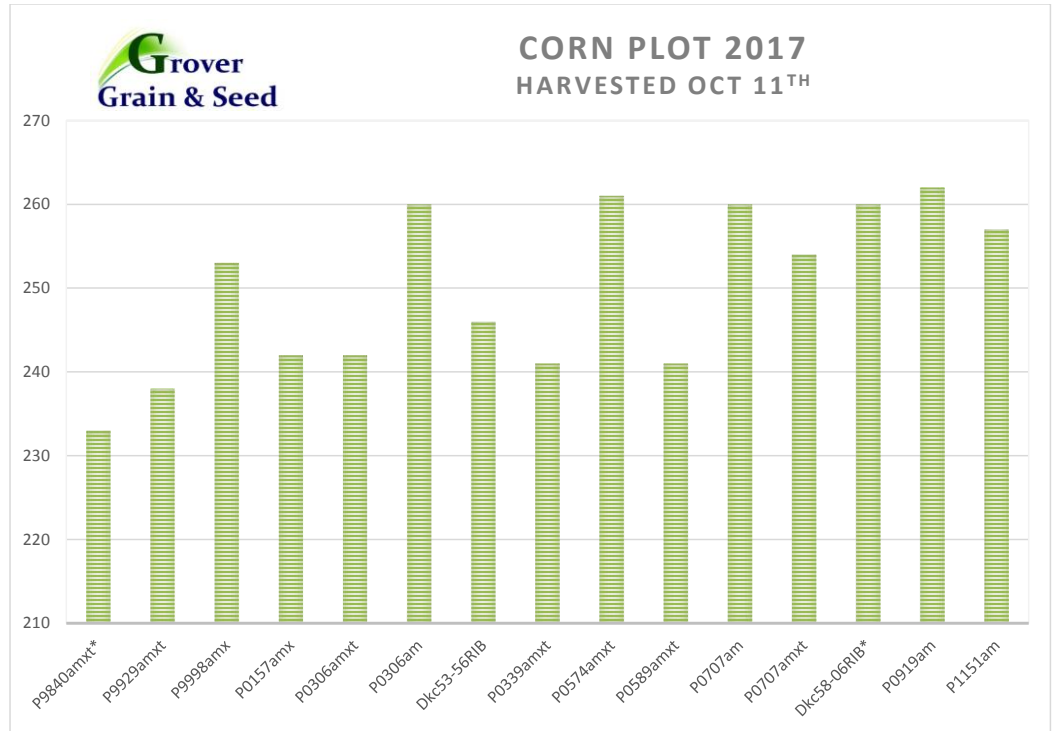

Corn Product	Dry Yield	Moisture	Rank
P9840amxt*	233	19.8%	
P9929amxt	238	21.5%	
P9998amx	253	22.5%	6
P0157amx	242	24.0%	
P0306amxt	242	24.1%	
P0306am	260	23.9%	3
Dkc53-56RIB	246	24.0%	
P0339amxt	241	25.5%	
P0574amxt	261	26.5%	2
P0589amxt	241	27.5%	
P0707am	260	23.9%	3
P0707amxt	254	26.0%	5
Dkc58-06RIB*	260	26.0%	3
P0919am	262	28.8%	1
P1151am	257	27.0%	4

*lodged